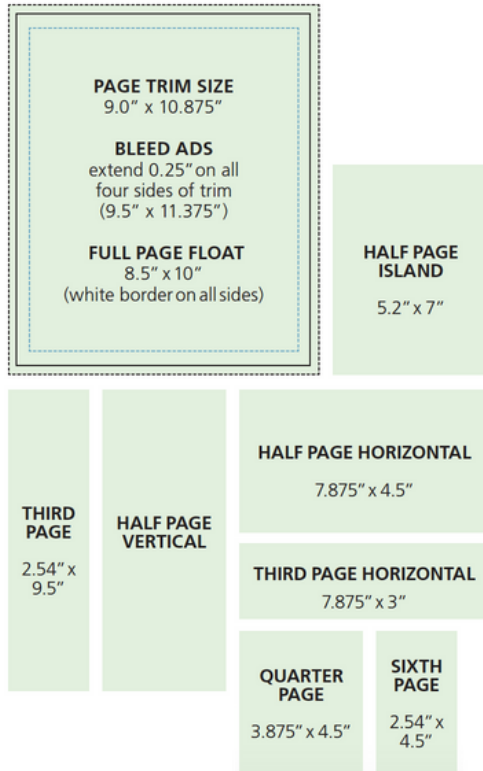

SPECS SHEET

PRINT & DIGITAL MAGAZINE ADVERTISING

PRINT

MAGAZINE DISPLAY AD SIZES

PG. #4

Acceptable File Format: PDF Only
DO NOT INCLUDE CROP OR REGISTRATION MARKS.
We only accept PDF files created to PDF/X-1a or High Quality Print (CMYK) settings with all fonts images embedded. We do not accept native or EPS files, original art and/or fonts. We are not responsible for ad reproduction if PDF specifications are not met.

Origination, Settings, Color and Resolutions
Document size should be built to specified size with no additional border/white space.

Ads can be originated in any program that will support the creation of Adobe Portable Document Format (PDF) files. Original program files are not acceptable.

All color images must be saved in CMYK. B&W images may be saved as grayscale. Spot, Pantone (PMS) and RGB are not acceptable. We cannot be held responsible for inaccurate color conversion on ads submitted incorrectly.

Embedded image resolution should be at least 300dpi at 100%. We cannot be held responsible for image reproduction is original image is less than specified above.

Any traps, overprints or reverses should be done in native file prior to exporting to High-Quality PDF. Full page bleed ads should be created to the trim size of the publication PLUS ADDITIONAL ¼" BLEED. For bleed, background should extend at least 1/8" (18pts) on all four sides of ad. DO NOT INCLUDE CROP OR REGISTRATION MARKS.

Color Proofs/Digital Reproduction
To ensure color matching, every color ad should be accompanied by a color proof, sized at 100% and appearing exactly as the advertiser expects. Some ad elements may appear to print correctly on ink-jet or laser printers but will not print correctly on press. The Monitor is not liable for the final color output if a proof is not supplied.

Print Display Ad Sizes
All ad sizes are shown as width x height.
Full Page Float . . . . . 8.5" x 10"
Full Page Trim . . . . . 9" x 10.875"
Full Page Bleed . . . . . 9.5" x 11.375"
Half Page Island . . . . . 5.2" x 7"
Half Page Horizontal . . . . 7.875" x 4.5"
Half Page Vertical . . . . . 3.875" x 9.5"
Third Page . . . . . 2.54" x 9.5"
Third Page Horizontal . . . . 7.875" x 3"
Quarter Page . . . . . 3.875" x 4.5"
Sixth Page . . . . . 2.54" x 4.5"